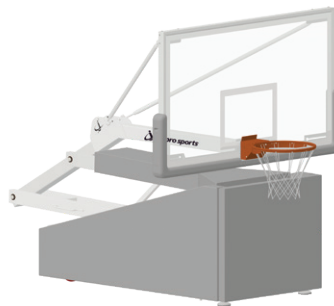

**ELITE
9600****8' Extension****ELITE
6600****5' 6" Extension****ELITE
5400****4' 6" Extension**

Portables feature a spring assisted mechanism allowing easy operation and goal height adjustments.

Each portable includes non-marking heavy-duty casters to easily transport, and easy set-up with adjustable front feet to level each unit.

Recommended for:

Collegiate and **High School Programs**

CUSTOM
GRAPHICS

Features:

- Adjustable 8' - 10' goal height with pin stops every 6" for alternate playing heights
- Durable white powder coat finish
- Padding available in 13 colors (for PBEL96, PBEL66 and PBEL5472)
- (PBEL54) Edge padding colors: Scarlet Red, Gray, Black and Royal Blue only
- Easily folds down to a compact storage position
- Balast weight of 800-1000 lbs. is included
- Optional custom graphics available

JAYPRO SPORTS ELITE PORTABLES

**ELITE 9600
PORTABLE BACKSTOP**

8' Extension
PBEL96 (EACH)

**ELITE 6600
PORTABLE BACKSTOP**

5' 6" Extension
PBEL66 (EACH)

**ELITE 5400
PORTABLE BACKSTOP**

4' 6" Extension
54" Backboard
PBEL54 (EACH)

72" Backboard
PBEL5472 (EACH)

Folded Dimension:
153¼"L x 72"W x 81"H

Folded Dimension:
123¼"L x 72"W x 80¾"H

Folded Dimension:
110¾"L x 72"/54"W x 79¼"H

Elite Portables Include:

Rectangular Glass Backboard
with Direct Goal Mounting
42" x 72" or 42" x 54" for PBEL54