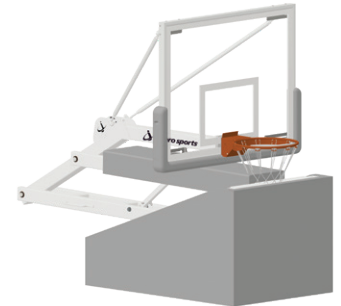

**ELITE
9600****8' Extension****ELITE
6600****5' 6" Extension****ELITE
5400****4' 6" Extension**

Portables feature a spring assisted mechanism allowing easy operation and goal height adjustments.

Each portable includes non-marking heavy-duty casters to easily transport, and easy set-up with adjustable front feet to level each unit.

Recommended for:

Collegiate and **High School Programs**

CUSTOM
GRAPHICS

Features:

- Adjustable 8' - 10' goal height with pin stops every 6" for alternate playing heights
- Durable white powder coat finish
- Padding available in 13 colors (for PBEL96, PBEL66 and PBEL5472)
- (PBEL54) Edge padding colors: Scarlet Red, Gray, Black and Royal Blue only
- Easily folds down to a compact storage position
- Balast weight of 800-1000 lbs. is included
- Optional custom graphics available

JAYPRO SPORTS ELITE PORTABLES

**ELITE 9600
PORTABLE BACKSTOP**

8' Extension
PBEL96 (EACH)

**ELITE 6600
PORTABLE BACKSTOP**

5' 6" Extension
PBEL66 (EACH)

**ELITE 5400
PORTABLE BACKSTOP**

4' 6" Extension
54" Backboard
PBEL54 (EACH)

72" Backboard
PBEL5472 (EACH)

Folded Dimension:
153¼"L x 72"W x 81"H

Folded Dimension:
123¼"L x 72"W x 80¾"H

Folded Dimension:
110¾"L x 72"/54"W x 79¼"H

Elite Portables Include:

Rectangular Glass Backboard
with Direct Goal Mounting
42" x 72" or 42" x 54" for PBEL54